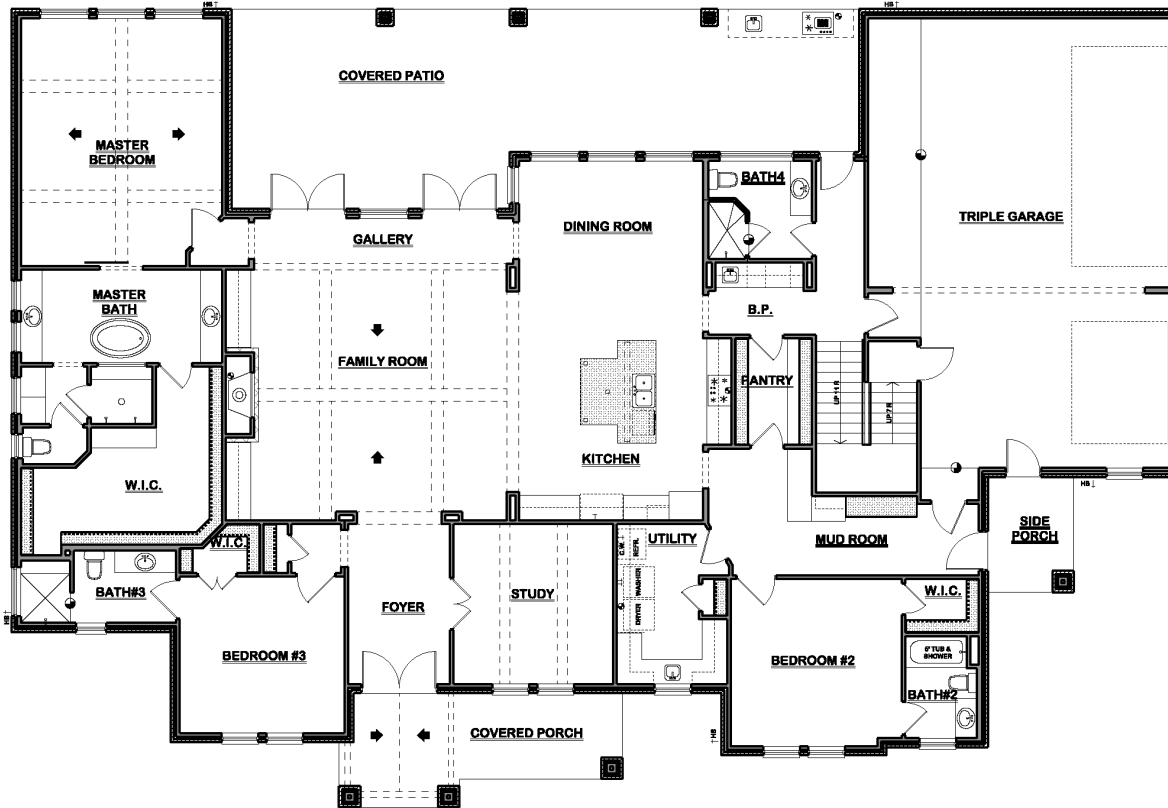

LOWER LEVEL FLOOR PLAN