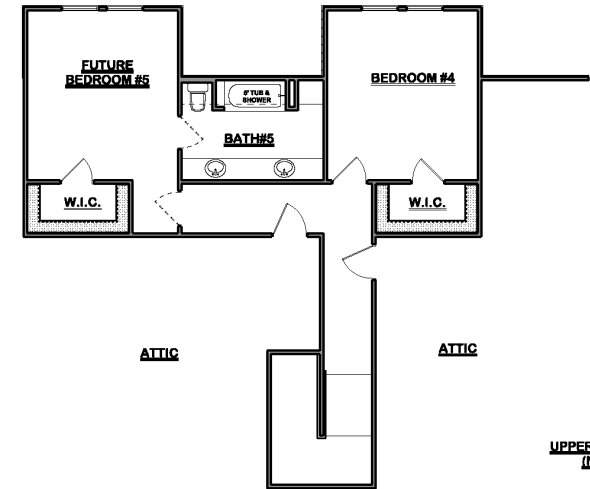

7443 High Meadow Ridge Dr.
Montgomery, TX 77316

- Located in the prestigious community of “High Meadow Estates”
- 1 acre 2 story home currently under construction and ready for move-in Late Summer 2023,
- Approx. 4651 sq ft – 3 bedrooms and study downstairs, 2 bedrooms and gameroom upstairs. 5 bathrooms
- Open floorplan - spacious kitchen with island breakfast bar and oversized dining
- Huge walk-through pantry and bar area
- Spacious family room with fireplace, cathedral ceiling with wood beams, and custom double doors opening to large 705 sq ft back patio
- Large Primary suite has cathedral ceiling with wood beams, spa-like bathroom and huge master closet

**UPPER LEVEL FLOOR PLAN
(NO GAMEROOM)**