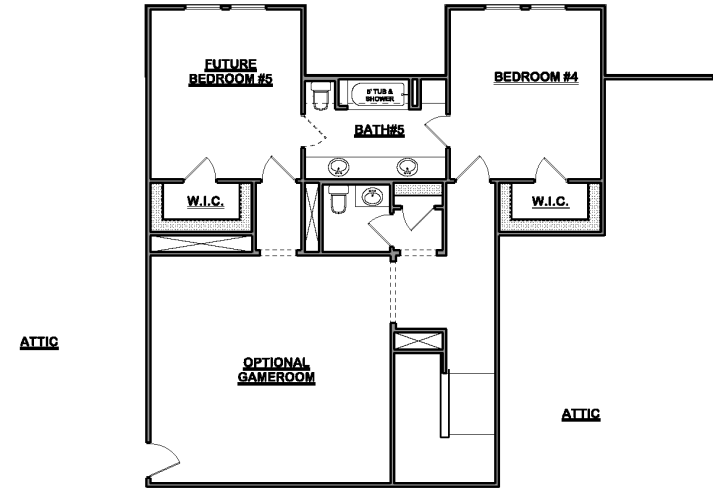

UPPER LEVEL FLOOR PLAN